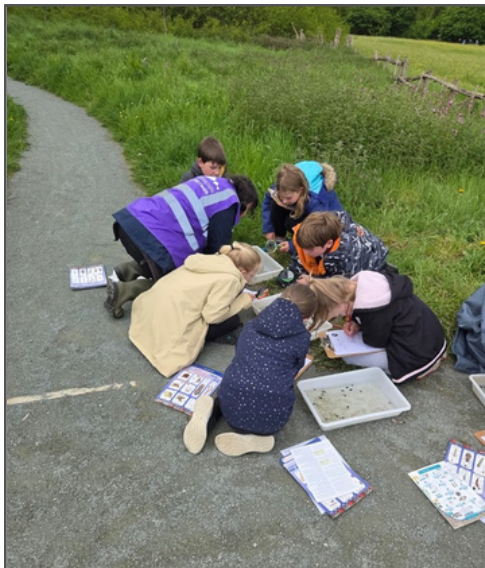

Holly Class enjoy pond dipping

Holly Class enjoyed a fantastic visit to the Shropshire Hills Discovery Centre last Friday, where they took part in a hands-on ‘Farm to Fork’ workshop and explored the outdoors through pond dipping. These activities linked with their current Science learning on food chains, allowing pupils to see first-hand how plants and animals depend on one another within different environments.

Acorns visit the ocean!

On Monday, Acorns and Maple classes enjoyed an exciting trip to the Birmingham Sea Life Centre, where they explored the fascinating variety of sea creatures that live in our oceans. During their visit, the children also took part in an engaging workshop, learning all about different ocean habitats.

Maple Class Marine Biologists!

Maple Class thoroughly enjoyed their visit to the Birmingham Sea Life Centre this week. Having already explored the impact of rubbish and pollution on marine life in school, they confidently applied their knowledge, impressively identifying the wide variety of sea creatures they encountered. It was wonderful to see their enthusiasm and curiosity in action – we may well have some budding marine biologists in the making!