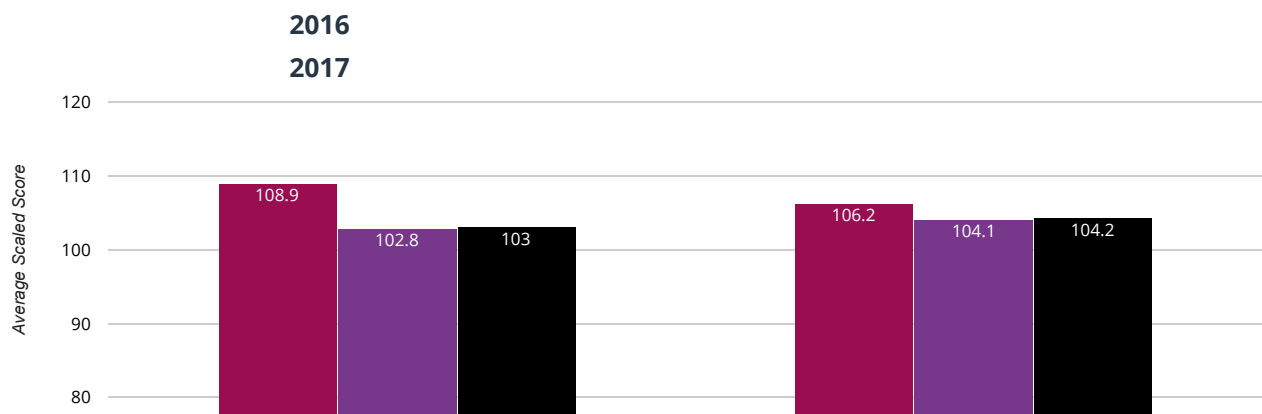

Writing - achieved standard

80% in 2017

8.6% points rise since 2016

■ Christ Church CofE Primary School ■ Shropshire (125) ■ National (14172)

Writing

20% in 2017

20% points rise since 2016

■ Christ Church CofE Primary School ■ Shropshire (125) ■ National (14172)

Maths - average scaled score

106.2% in 2017

2.7% points drop since 2016

■ Christ Church CofE Primary School ■ Shropshire (125) ■ National (14172)

⊕ Maths - achieved standard

100% in 2017

0% change from 2016