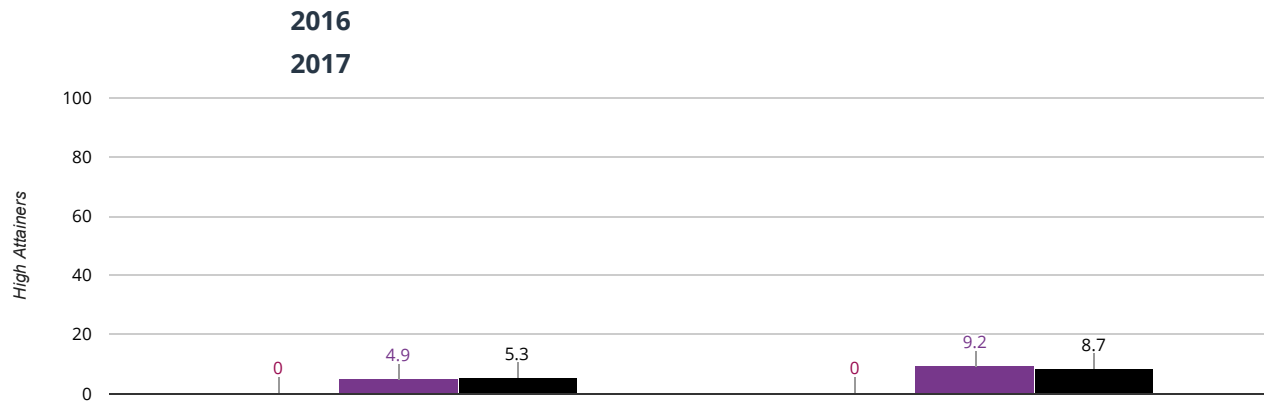

GPS

40% in 2017

11.4% points rise since 2016

■ Christ Church CofE Primary School ■ Shropshire (125) ■ National (14172)

RWM - achieved standard

80% in 2017

8.6% points rise since 2016

■ Christ Church CofE Primary School ■ Shropshire (125) ■ National (14172)