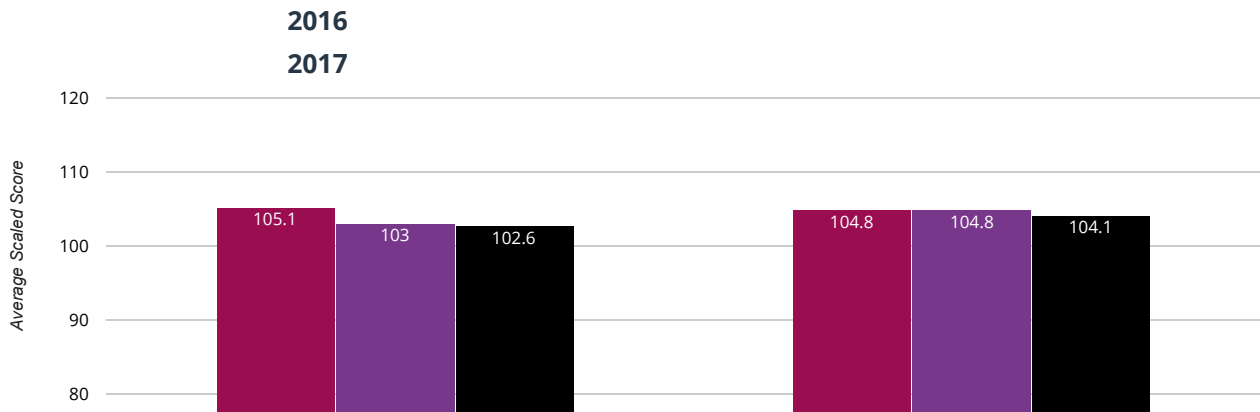

CHRIST CHURCH COFE PRIMARY SCHOOL

Reading - average scaled score

104.8% in 2017

0.3% points drop since 2016

■ Christ Church CofE Primary School ■ Shropshire (125) ■ National (14172)

Reading - achieved standard