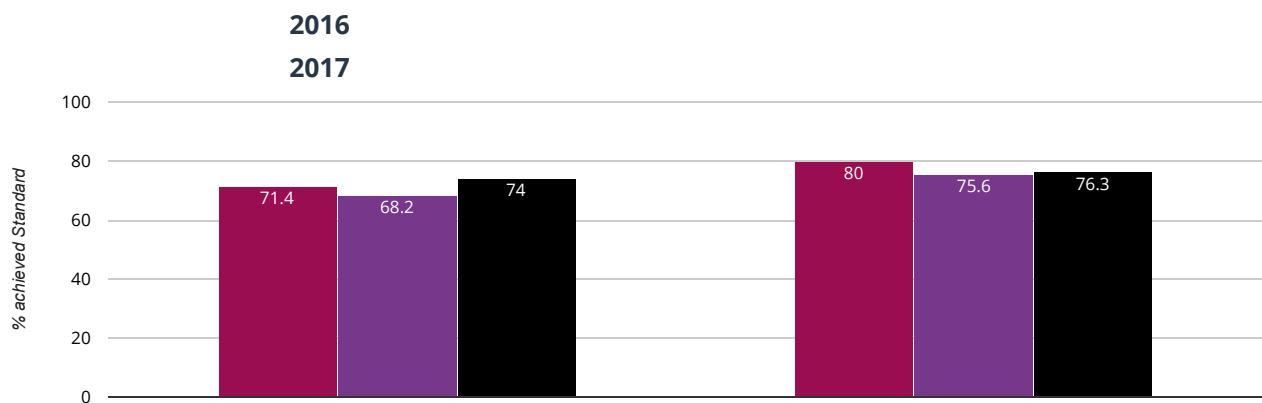

Writing - achieved standard

80% in 2017

8.6% points rise since 2016

■ Christ Church CofE Primary School ■ Shropshire (125) ■ National (14172)