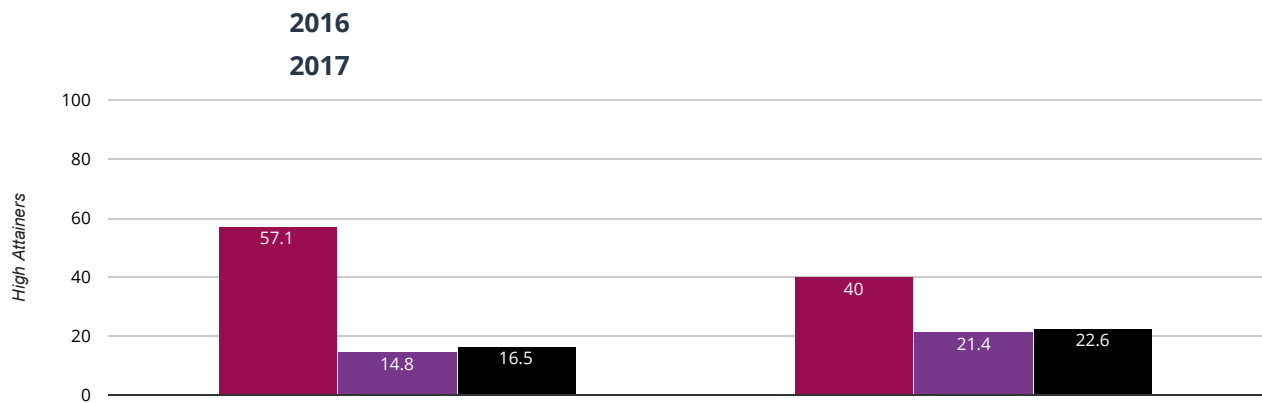

⊕ Maths

40% in 2017

17.1% points drop since 2016

■ Christ Church CofE Primary School   ■ Shropshire (125)   ■ National (14172)