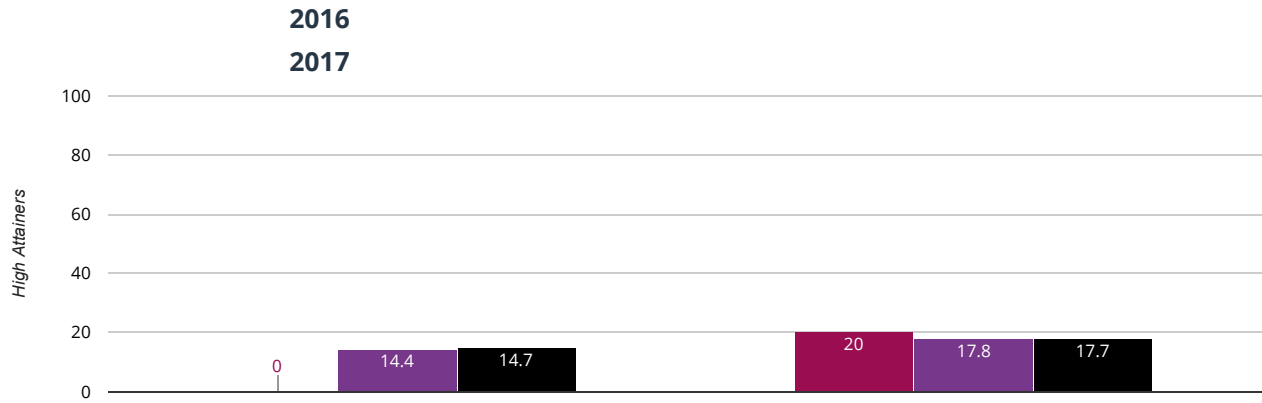

Writing - achieved standard

80% in 2017

8.6% points rise since 2016

■ Christ Church CofE Primary School ■ Shropshire (125) ■ National (14172)

Writing

20% in 2017

20% points rise since 2016

■ Christ Church CofE Primary School ■ Shropshire (125) ■ National (14172)