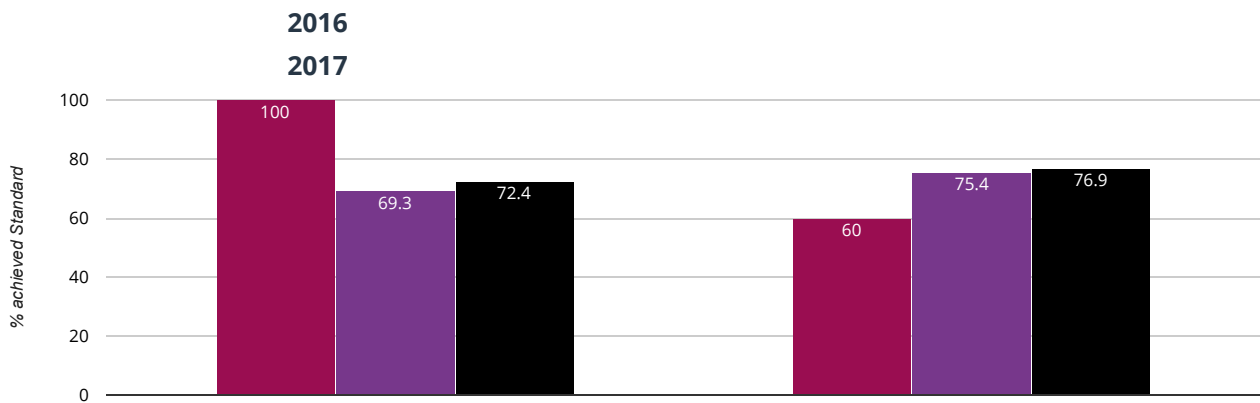

? GPS - achieved standard

60% in 2017

40% points drop since 2016

■ Christ Church CofE Primary School ■ Shropshire (125) ■ National (14172)