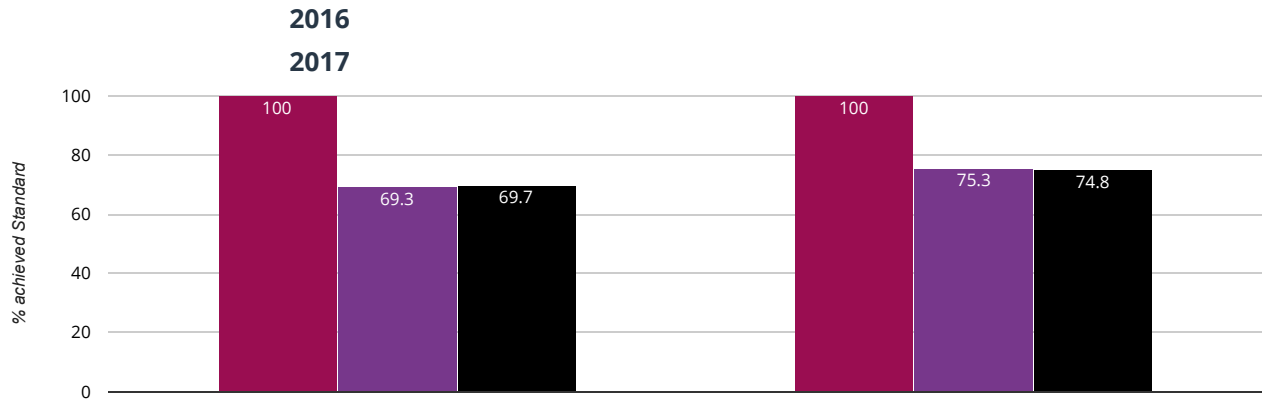

Maths - average scaled score

106.2% in 2017

2.7% points drop since 2016

■ Christ Church CofE Primary School ■ Shropshire (125) ■ National (14172)

⊕ Maths - achieved standard

100% in 2017

0% change from 2016