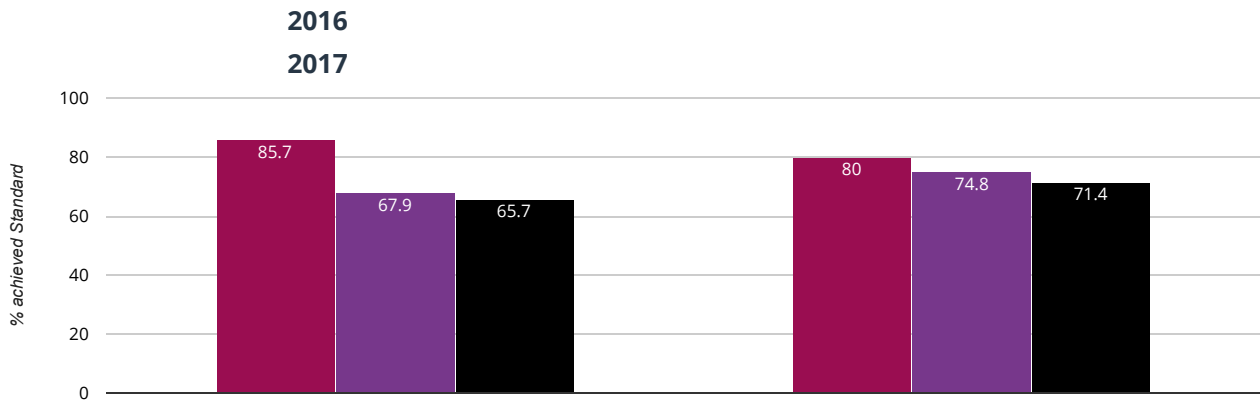

CHRIST CHURCH COFE PRIMARY SCHOOL

Reading - average scaled score

104.8% in 2017

0.3% points drop since 2016

■ Christ Church CofE Primary School ■ Shropshire (125) ■ National (14172)

Reading - achieved standard