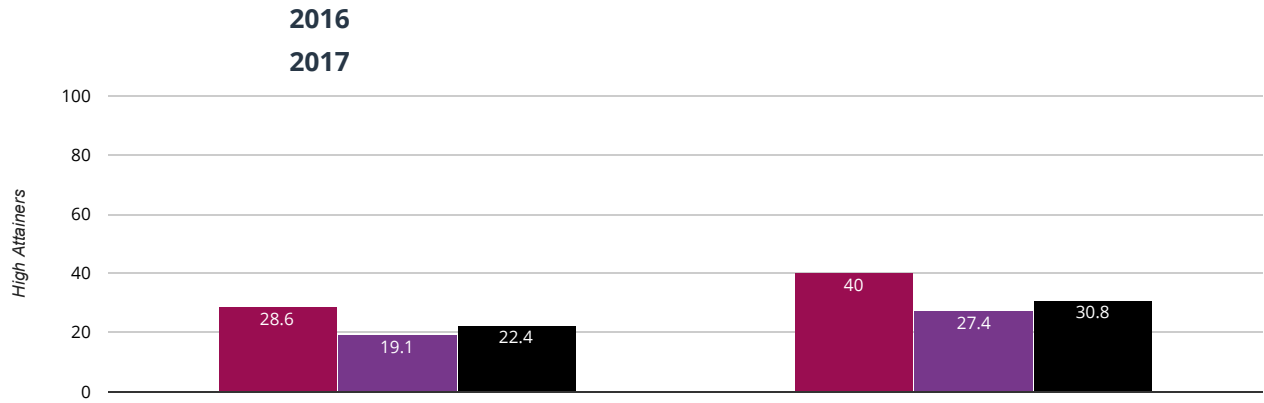

106.6% in 2017

0.9% points rise since 2016

■ Christ Church CofE Primary School ■ Shropshire (125) ■ National (14172)

? GPS - achieved standard

60% in 2017

40% points drop since 2016

■ Christ Church CofE Primary School ■ Shropshire (125) ■ National (14172)

GPS

40% in 2017

11.4% points rise since 2016

■ Christ Church CofE Primary School ■ Shropshire (125) ■ National (14172)

RWM - achieved standard

80% in 2017

8.6% points rise since 2016

■ Christ Church CofE Primary School ■ Shropshire (125) ■ National (14172)