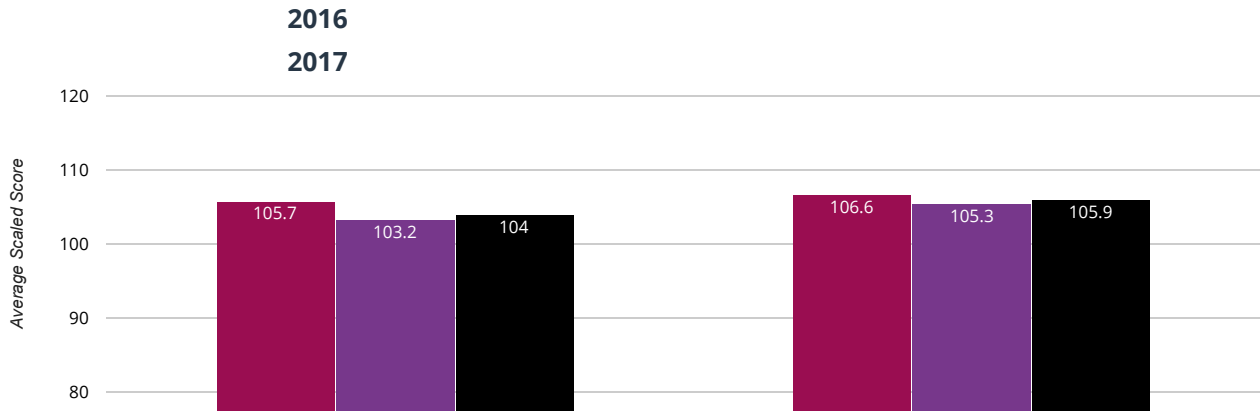

■ Christ Church CofE Primary School ■ Shropshire (125) ■ National (14172)

⊕ Maths

40% in 2017

17.1% points drop since 2016

■ Christ Church CofE Primary School ■ Shropshire (125) ■ National (14172)

? GPS - average scaled score