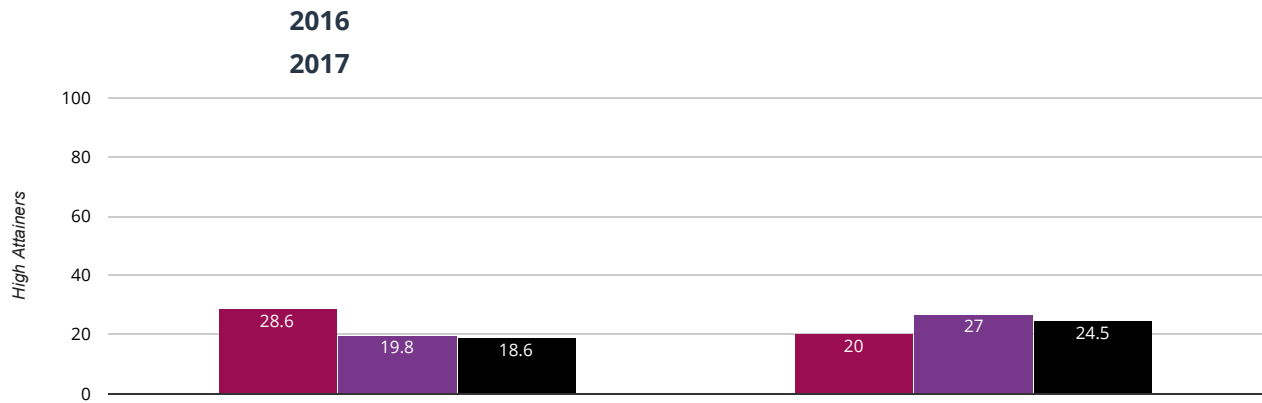

Reading

20% in 2017

8.6% points drop since 2016

■ Christ Church CofE Primary School ■ Shropshire (125) ■ National (14172)