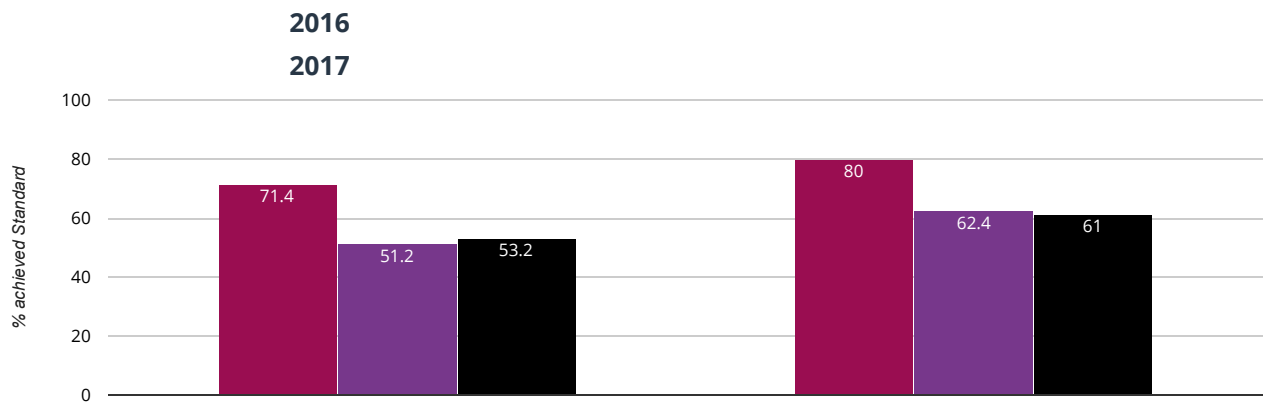

GPS

40% in 2017

11.4% points rise since 2016

■ Christ Church CofE Primary School ■ Shropshire (125) ■ National (14172)

RWM - achieved standard

80% in 2017

8.6% points rise since 2016

■ Christ Church CofE Primary School ■ Shropshire (125) ■ National (14172)